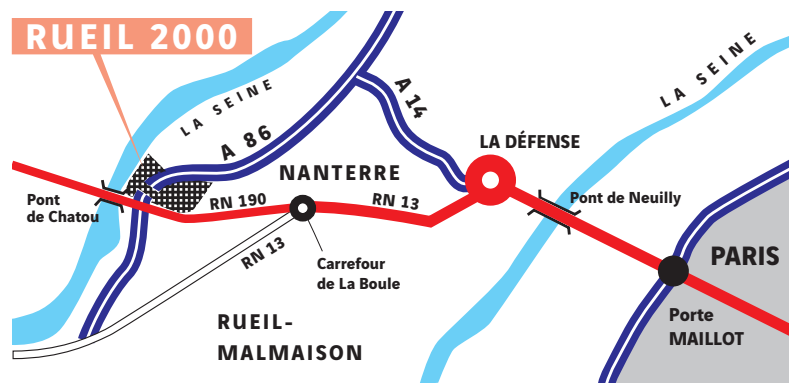

## ACCESS MAP

#### Visitor parking lot of:

Eurovia  
Sogea-Satom  
VINCI  
VINCI Airports  
VINCI Autoroutes  
VINCI Concessions  
VINCI Construction  
VINCI Construction Grands Projets  
VINCI Construction International Network

### From Paris

From Porte Maillot, continue towards La Défense. After the Pont de Neuilly bridge, take the tunnel straight ahead to pass under La Défense. There are two possible itineraries:

- By the **RN 13** and the **RN 190**. In the tunnel, take the first exit to the left, direction Rueil-Malmaison – Saint-Germain-en-Laye (RN 13). Stay on the RN 13 to the La Boule intersection which you will cross using the underground passage (height restrictions) towards Nanterre on the RN 190.
- By the **A14** and the **A86**. Continue along the tunnel passing under La Défense, direction Saint-Germain-en-Laye, for 3-4 km. Take the exit to the right, direction Saint-Germain-en-Laye. Follow the signs for Saint-Germain-en-Laye/Rueil-Malmaison and cross the Pont de Chatou bridge. Continue straight ahead for 4 km.

### Arrival by the A86

Exit at Rueil-Malmaison (exit 35) on the right immediately after passing under the VINCI road bridge (exit 35b). On the exit slip road, turn right again.